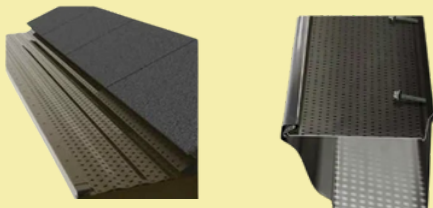

GUTTER & ENDCAPS

Downspouts

Gutter Protection

For the ultimate protection from leaves and other debris, choose from solid covers, slide-in screens, and other patented gutter protection systems designed to fit new and existing homes and virtually any budget.

We believe we can serve you best as a one-stop gutter specialist:

DURABLE, HIGH-QUALITY ALUMINUM

COMPETITIVE PRICING

ANSWERS & ADVICE

Choose your Style!

Choose from a variety of sizes, shapes, colors, and decorative options when selecting your gutter components, with the assurance that each gutter, downspout, and accessory has been handpicked as part of the Wilco line of dependable, hard-working, and well-crafted products.

COLOR CHART

PREMIUM COLORS:

15 x .032, 3 x 4 PARTS FOR 6" GUTTERS ONLY

Alumatic™

Want the look of Galvalume but with less expense? Choose Wilco's Alumatic™ Available in:

- 6" K-style, 6" Half-round
- 4" smooth round, 4" corrugated round
- 3" x 4" rectangle