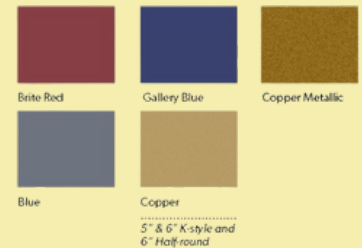

COLOR CHART

PREMIUM COLORS:

15 x .032, 3 x 4 PARTS FOR 6" GUTTERS ONLY

Alumatic™

Want the look of Galvalume but with less expense? Choose Wilco's Alumatic™ Available in:

- 6" K-style, 6" Half-round
- 4" smooth round, 4" corrugated round
- 3" x 4" rectangle